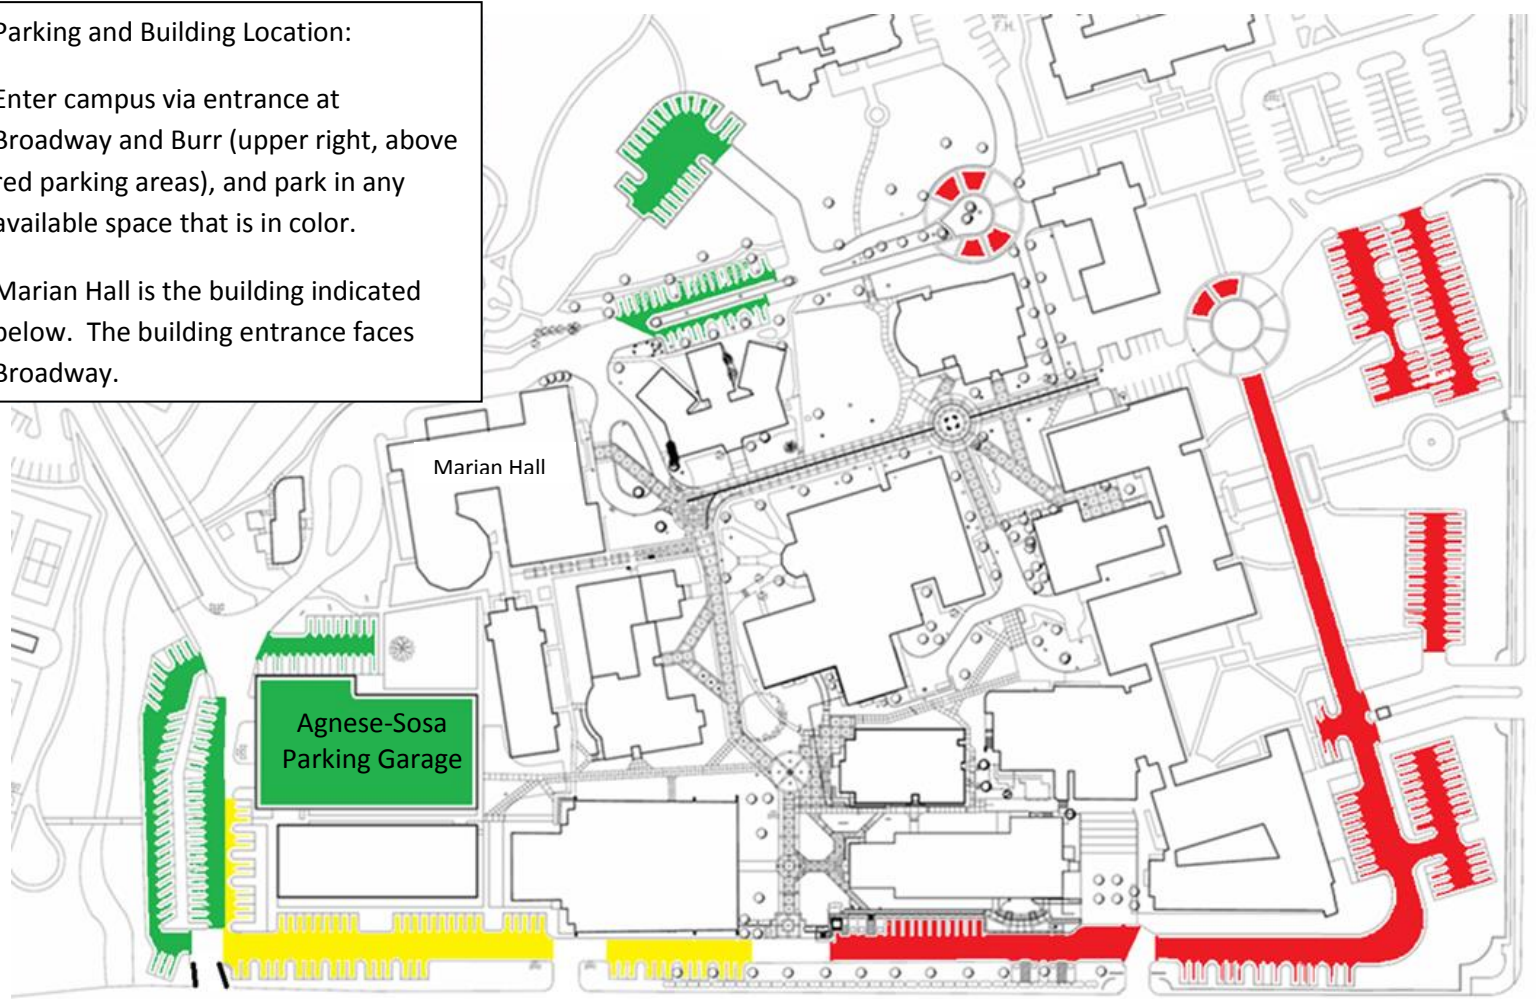

Parking and Building Location:

Enter campus via entrance at Broadway and Burr (upper right, above red parking areas), and park in any available space that is in color.

Marian Hall is the building indicated below. The building entrance faces Broadway.

← Burr St. entrance

Broadway

Hildebrand